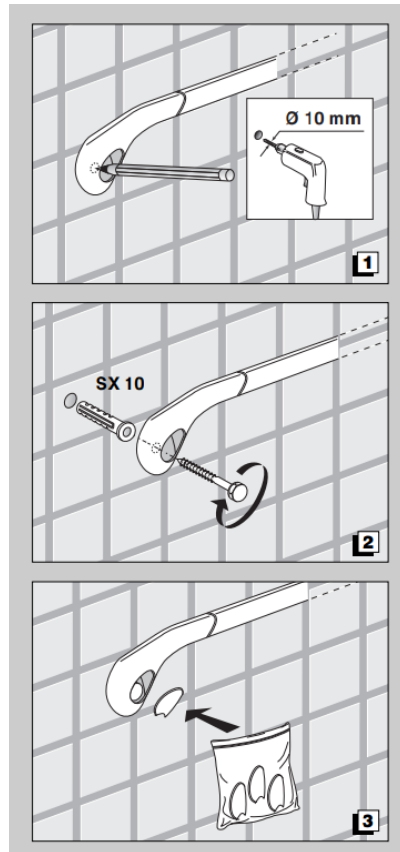

Comfort 550mm Grab Bar

Code: AH992A CR
Code: AH992A CU)Chrome/Black

Features:
Tested to AS 1428.1-2009 (+A1)
150kg load rating

Manufactured in Italy

2 Year Replacement Warranty

Proudly imported and distributed by
Gro Agencies Pty Ltd
Unit 2 / 37 Howe St, Osborne Park, WA, 6017
P 08 9446 3288 E info@groagencies.com.au W www.groagencies.com.au