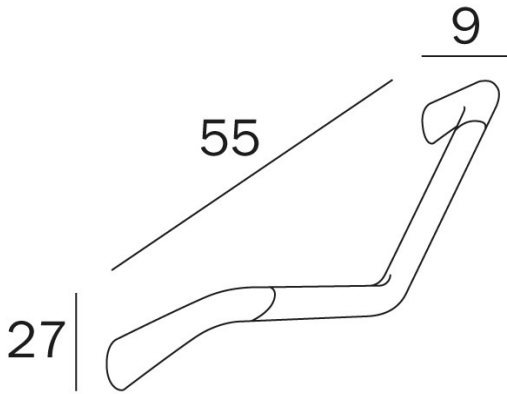

Comfort 550mm Grab Bar

Code: AH992A CR
Code: AH992A CU)Chrome/Black

Features:
Tested to AS 1428.1-2009 (+A1)
150kg load rating

Manufactured in Italy

2 Year Replacement Warranty

Proudly imported and distributed by
Gro Agencies Pty Ltd
Unit 2 / 37 Howe St, Osborne Park, WA, 6017
P 08 9446 3288 E info@groagencies.com.au W www.groagencies.com.au